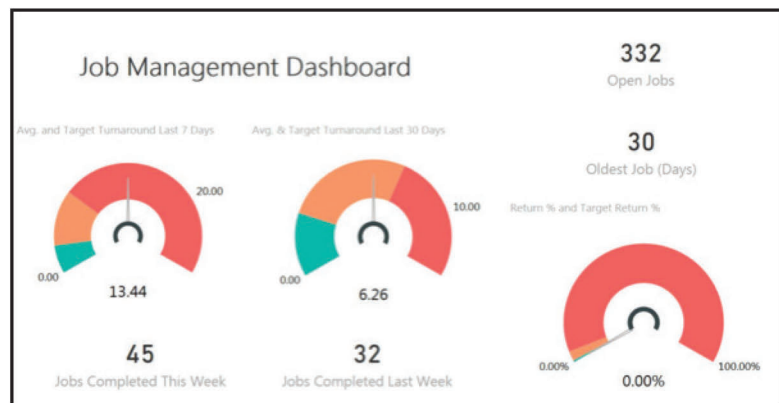

You can use the Infusion BI Data Feed to create your own graphs and reports or use the Full Infusion BI module complete with a range of standard Graphs and reports. Additional customised graphs can be created

Standard Graphs include:

Customer Sales

- Today
- Yesterday
- Last Week
- This Week
- Sales Overview
- Sales By Customer
 - Group
 - Type
- Historic Sales

Product Sales

- Sales By Product
- Sales By Type, Group
- Customisable ranges

Job Costing Dashboard

Pricing

Set Up Fee

Infusion BI Single User

Infusion BI Additional users

Infusion Data Feed only

\$495 + GST

\$160 + GST per month